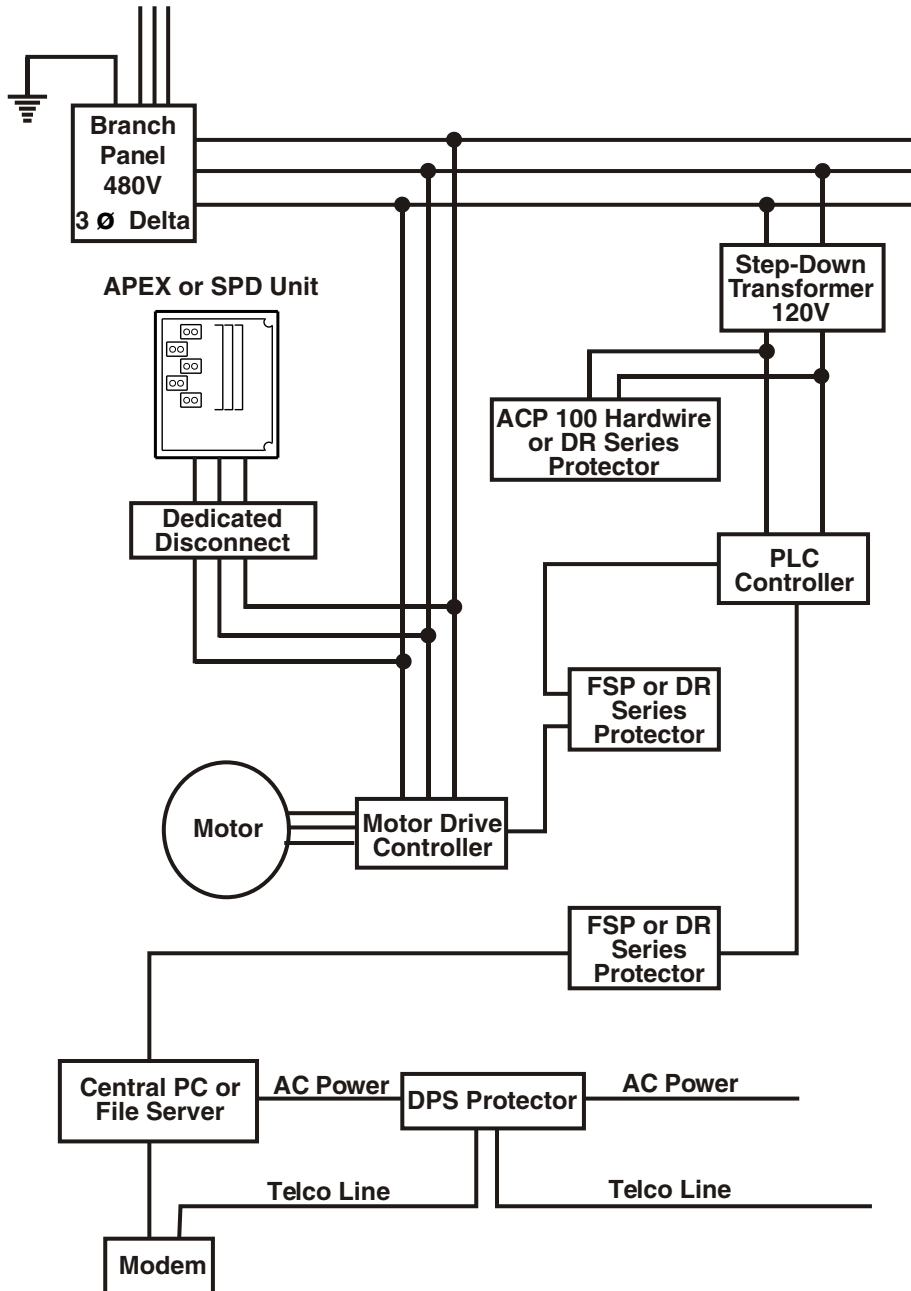

SUPERIOR SURGE SUPPRESSION

GE FANUC/Transtector Systems Equipment Matrix

PLC Equipment

Series 90-70
Series 90-30 &
Series 90 Micro

Transtector Part

ACP100BW3
ACP100BWN3 (Fused)
ACP100BW3R
(Remote Annunciation)
ACP100MN
(Small Footprint)
DR-120
(Din Rail Mount)

Genius & Field Control

FSP4002-NR
DR-24 (DR Series)
FSP4001-NR
DR-12 (DR Series)

Modems

Dial-Up
Leased Line

TSJ-6
LMP-4

Computers

Laptops
PC

SLN-FX
SL-V
DPS

Main and Branch AC Panels

APEX Series
SPD